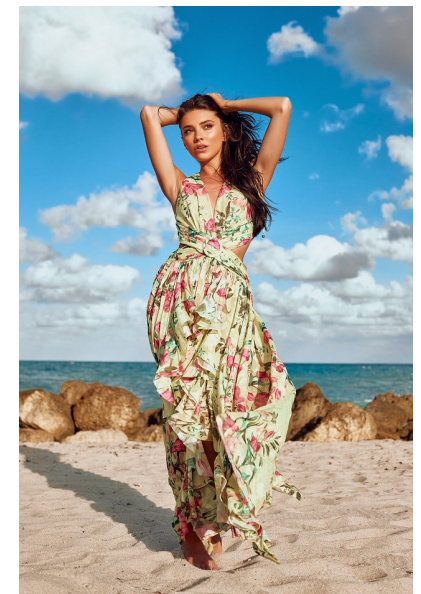

ASHTON CRAFT

Height 5'8" Bust 34" B Waist 24" Hips 35" Dress 2 US Shoe 8 US
Hair Brown Eyes Brown

SALT
AGENCY

BOOKING INQUIRIES malmering@saltmat.com
PHONE +1-404-214-9265