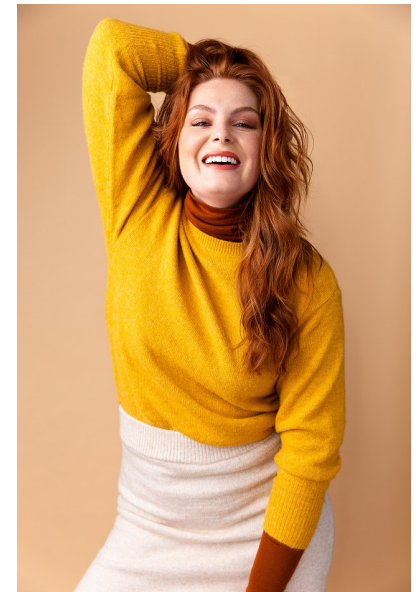

## MORGAN BROWN

Height 5'11" Bust 36" Waist 34" Hips 43" Dress 12 US Shoe 10 US  
Hair Red Eyes Green

SALT  
AGENCY

BOOKING INQUIRIES [malmering@saltmat.com](mailto:malmering@saltmat.com)  
PHONE +1-404-214-9265