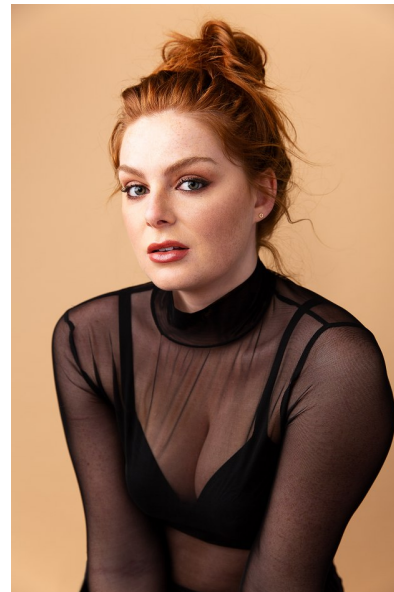

## MORGAN BROWN

Height 5'11" Bust 36" Waist 34" Hips 43" Dress 12 US Shoe 10 US  
Hair Red Eyes Green

SALT  
AGENCY

BOOKING INQUIRIES [malmering@saltmat.com](mailto:malmering@saltmat.com)  
PHONE +1-404-214-9265