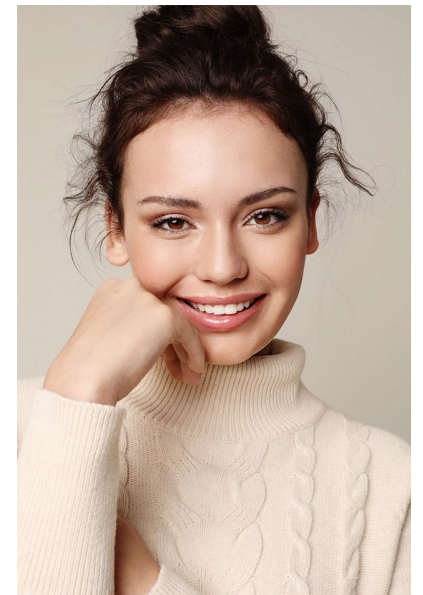

## NOELLE HEAD

Height 5'8" Bust 32" A Waist 24" Hips 34.5" Dress 0 US Shoe 7.5 US  
Hair Brown Eyes Brown

SALT<sup>®</sup>  
AGENCY

BOOKING INQUIRIES [malmering@saltmat.com](mailto:malmering@saltmat.com)  
PHONE +1-404-214-9265