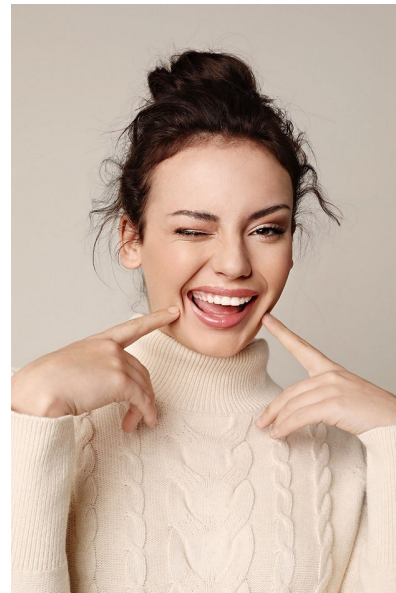

## NOELLE HEAD

Height 5'8" Bust 32" A Waist 24" Hips 34.5" Dress 0 US Shoe 7.5 US  
Hair Brown Eyes Brown

SALT<sup>®</sup>  
AGENCY

BOOKING INQUIRIES [malmering@saltmat.com](mailto:malmering@saltmat.com)  
PHONE +1-404-214-9265