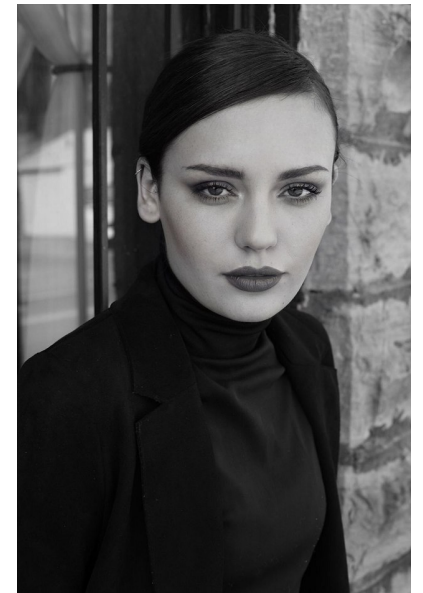

## NOELLE HEAD

Height 5'8" Bust 32" A Waist 24" Hips 34.5" Dress 0 US Shoe 7.5 US  
Hair Brown Eyes Brown

SALT<sup>®</sup>  
AGENCY

BOOKING INQUIRIES [malmering@saltmat.com](mailto:malmering@saltmat.com)  
PHONE +1-404-214-9265