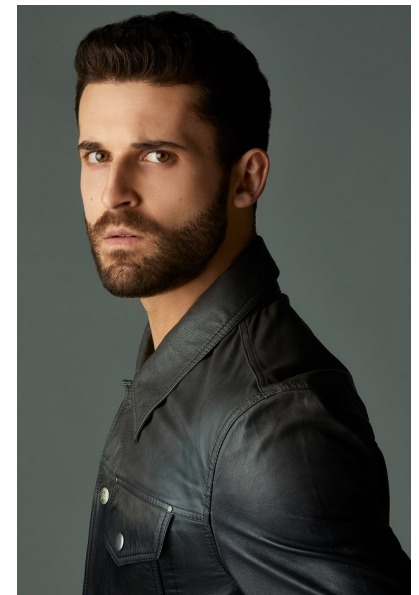

JON RUST

Height 5'11" Chest 41" Waist 32" Inseam 30" Collar 16" Sleeve 32"
Suit 42" Shoe 10 US Hair Dark Brown Eyes Hazel

SALT
AGENCY

BOOKING INQUIRIES malmering@saltmat.com
PHONE +1-404-214-9265