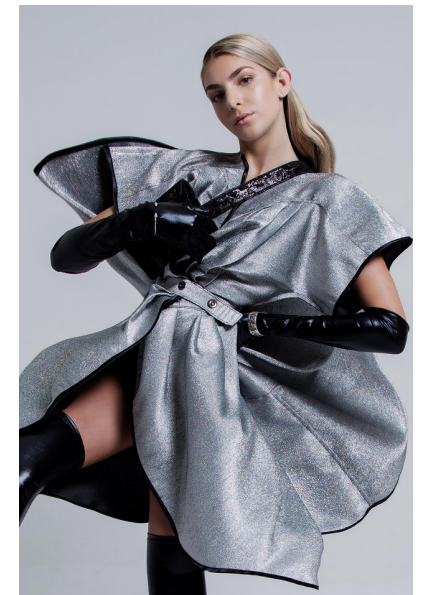

RILEY ATWATER

Height 5'11" Bust 32" Waist 25" Hips 34.5" Dress 2 US Shoe 8 US
Hair Blonde Eyes Blue/Green

SALT
AGENCY

BOOKING INQUIRIES malmering@saltmat.com
PHONE +1-404-214-9265