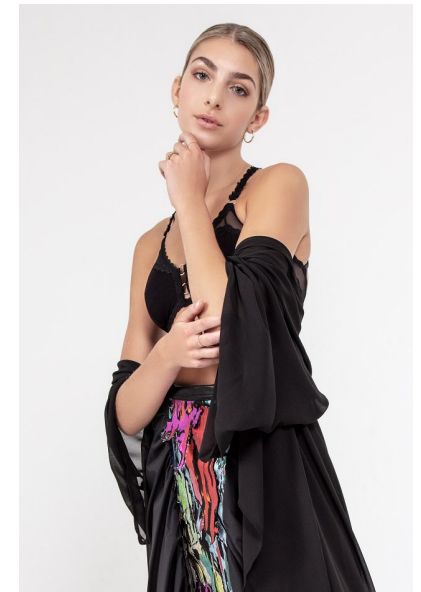

RILEY ATWATER

Height 5'11" Bust 32" Waist 25" Hips 34.5" Dress 2 US Shoe 8 US
Hair Blonde Eyes Blue/Green

SALT
AGENCY

BOOKING INQUIRIES malmering@saltmat.com
PHONE +1-404-214-9265